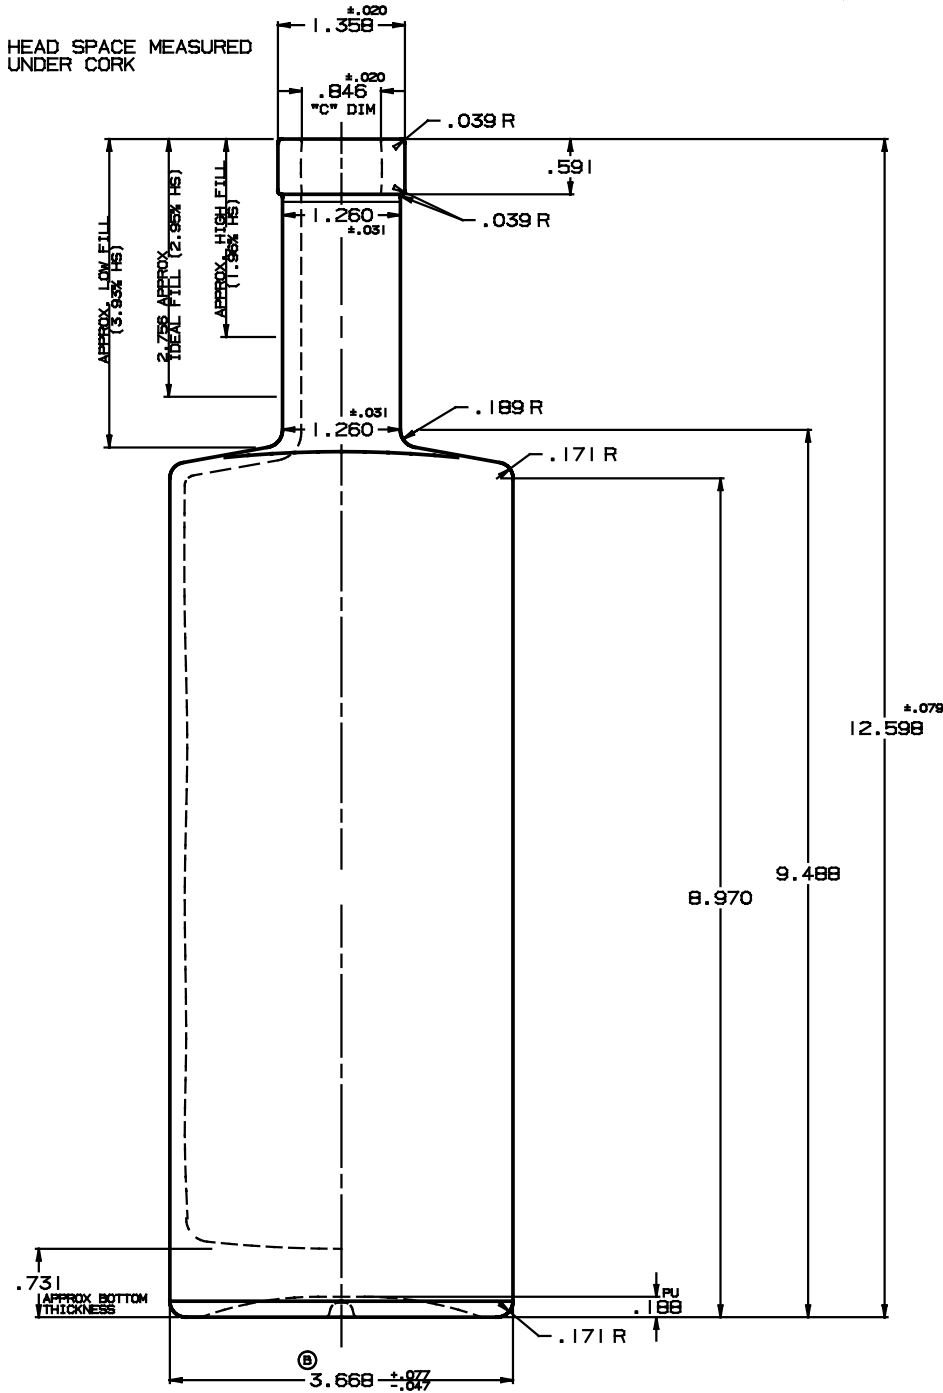

The  
375ml St. Louis Oval  
Fill Point Capacity: 375ml  
Brimful Capacity: 390ml- 401ml  
Weight: 16.40oz  
Height: 258.72mm +/-2.01mm  
Diameter: 75.13mm+1.96-1.19  
Finish:BT  
Mold#:L-952FT

Type:  
SPIRIT

## The ST LOUIS

Fill Point Capacity: 750ml  
 Brimful Capacity: 784.2cc +/- 7.4cc  
 Weight: 26.86oz  
 Height: 12.598 +/- .079  
 Diameter:  
 3.668 + .077 by 2.386 +.077 -.047  
 Finish: 21.5mm Bar Top  
 Mold#: L-919FT

Type:  
SPIRIT

VERSION 1	JAN 20,2011

The  
**ST. LOUIS ST**

Fill Point Capacity: 750ml  
 Brimful Capacity: 78cc +/- 7.5cc  
 Weight: 27.01oz.  
 Height: 12.543 +/- .079  
 Diameter: 3.660 +/- .077 by 2.378 +/- .077  
 Finish: GPI 400/33mm  
 Mold#: C-40869A

Type:  
**SPIRIT**

VERSION 1 - NEW BOTTLE DRAWING	January 15, 2012