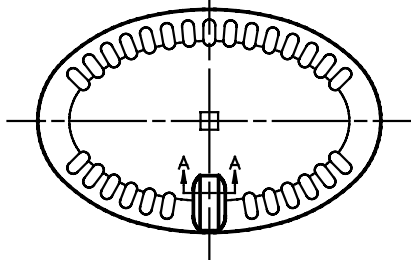

The  
375ml St. Louis Oval  
Fill Point Capacity: 375ml  
Brimful Capacity: 390ml- 401ml  
Weight: 16.40oz  
Height: 258.72mm +/-2.01mm  
Diameter: 75.13mm+1.96-1.19  
Finish:BT  
Mold#:L-952FT

Type:  
SPIRIT

## The ST LOUIS

Fill Point Capacity: 750ml  
 Brimful Capacity: 784.2cc +/- 7.4cc  
 Weight: 26.86oz  
 Height: 12.598 +/- .079  
 Diameter:  
 3.668 + .077 by 2.386 +.077 -.047  
 Finish: 21.5mm Bar Top  
 Mold#: L-919FT

Type:  
SPIRIT

VERSION 1	JAN 20,2011

The  
**ST. LOUIS ST**

Fill Point Capacity: 750ml  
 Brimful Capacity: 78cc +/- 7.5cc  
 Weight: 27.01oz.  
 Height: 12.543 +/- .079  
 Diameter: 3.660 +/- .077 by 2.378 +/- .077  
 Finish: GPI 400/33mm  
 Mold#: C-40869A