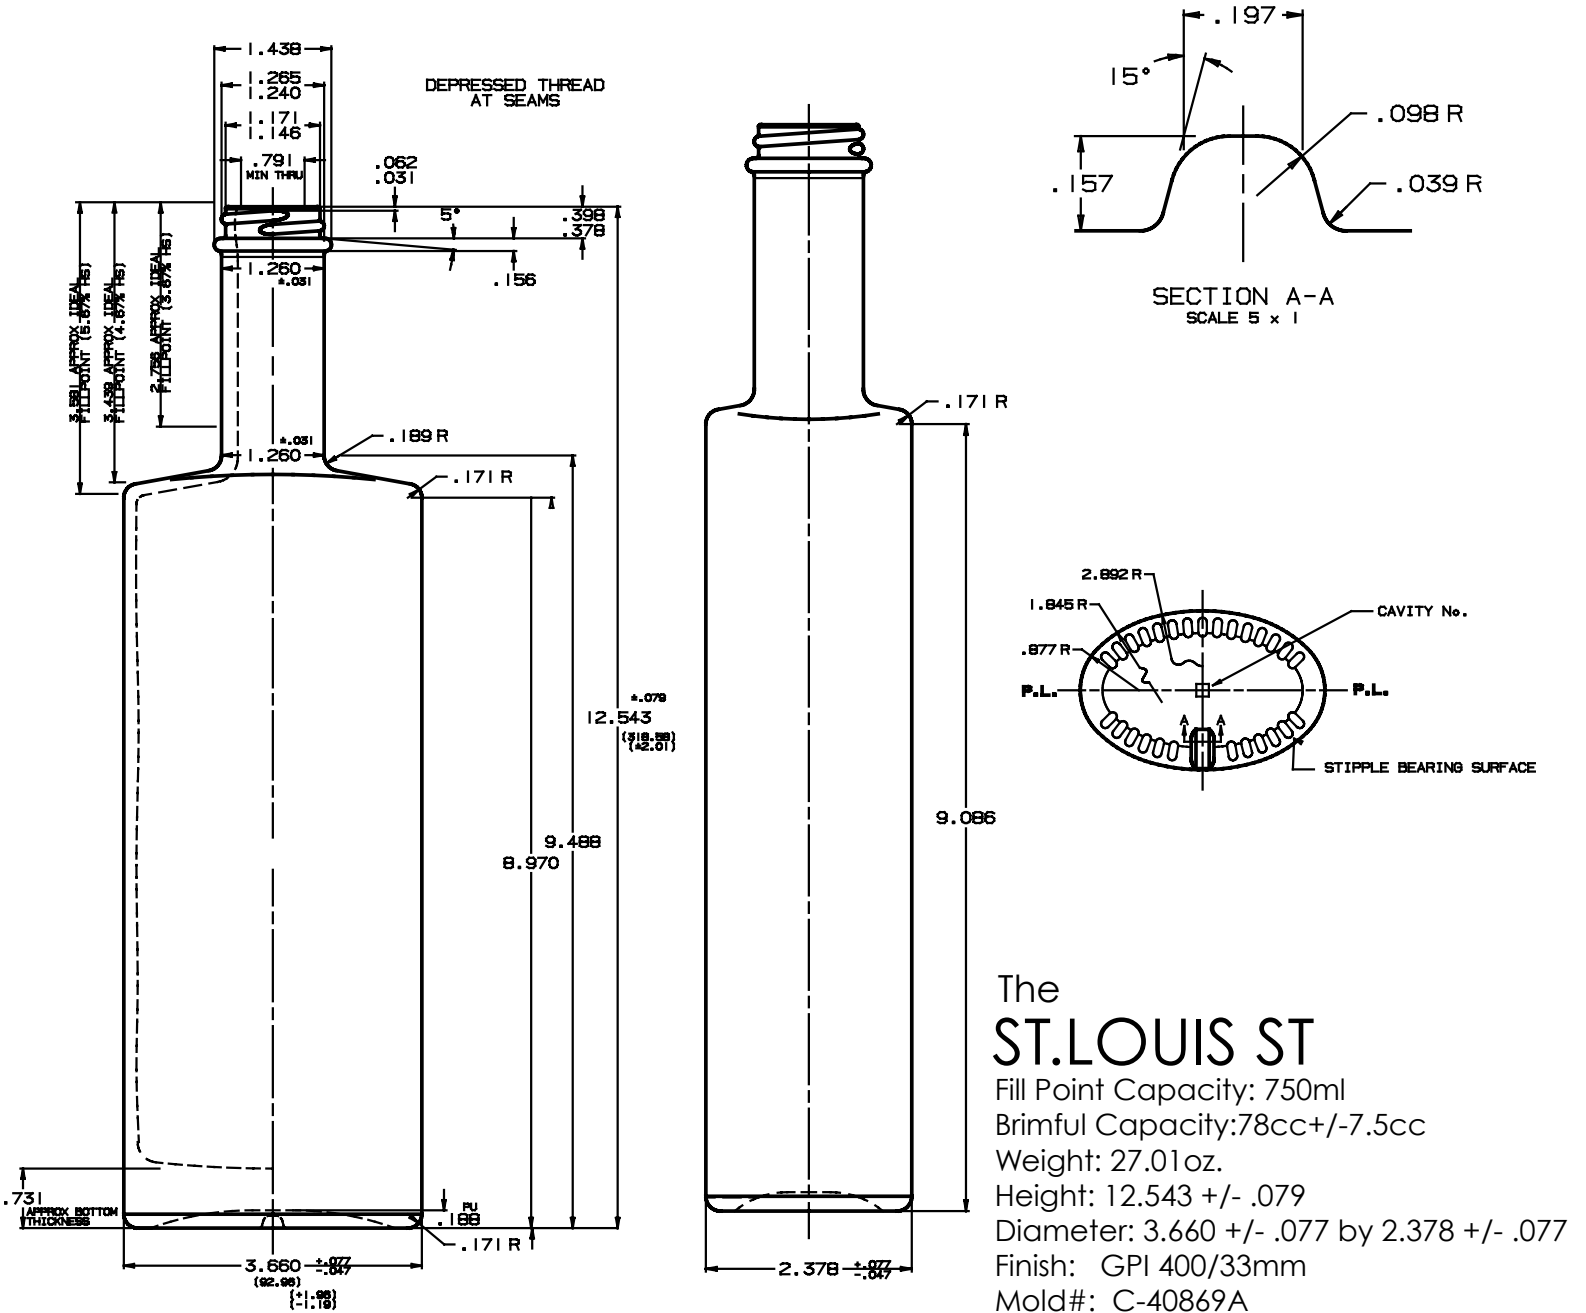

The  
375ml St. Louis Oval  
Fill Point Capacity: 375ml  
Brimful Capacity: 390ml- 401ml  
Weight: 16.40oz  
Height: 258.72mm +/-2.01mm  
Diameter: 75.13mm+1.96-1.19  
Finish:BT  
Mold#:L-952FT

Type:  
SPIRIT

## The ST LOUIS

Fill Point Capacity: 750ml  
 Brimful Capacity: 784.2cc +/- 7.4cc  
 Weight: 26.86oz  
 Height: 12.598 +/- .079  
 Diameter:  
 3.668 + .077 by 2.386 +.077 -.047  
 Finish: 21.5mm Bar Top  
 Mold#: L-919FT

Type:  
SPIRIT

VERSION 1	JAN 20,2011

The  
**ST. LOUIS ST**

Fill Point Capacity: 750ml  
 Brimful Capacity: 78cc +/- 7.5cc  
 Weight: 27.01oz.  
 Height: 12.543 +/- .079  
 Diameter: 3.660 +/- .077 by 2.378 +/- .077  
 Finish: GPI 400/33mm  
 Mold#: C-40869A

Type:  
**SPIRIT**

VERSION 1 - NEW BOTTLE DRAWING	January 15, 2012