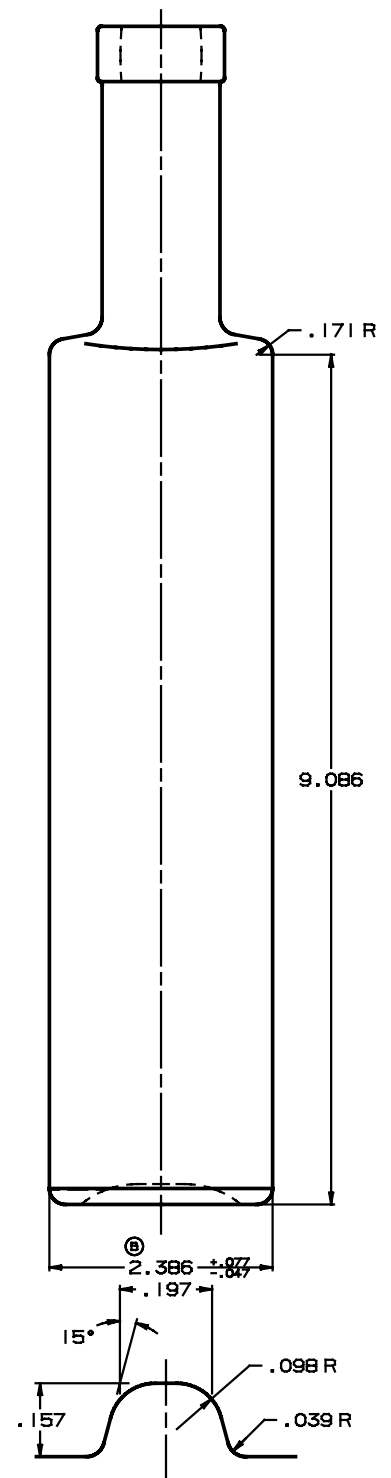

The  
375ml St. Louis Oval  
Fill Point Capacity: 375ml  
Brimful Capacity: 390ml- 401ml  
Weight: 16.40oz  
Height: 258.72mm +/-2.01mm  
Diameter: 75.13mm+1.96-1.19  
Finish:BT  
Mold#:L-952FT

Type:  
SPIRIT

## The ST LOUIS

Fill Point Capacity: 750ml  
 Brimful Capacity: 784.2cc +/- 7.4cc  
 Weight: 26.86oz  
 Height: 12.598 +/- .079  
 Diameter:  
 3.668 + .077 by 2.386 +.077 -.047  
 Finish: 21.5mm Bar Top  
 Mold#: L-919FT

Type:  
SPIRIT

VERSION 1	JAN 20,2011

The  
**ST. LOUIS ST**

Fill Point Capacity: 750ml  
 Brimful Capacity: 78cc +/- 7.5cc  
 Weight: 27.01oz.  
 Height: 12.543 +/- .079  
 Diameter: 3.660 +/- .077 by 2.378 +/- .077  
 Finish: GPI 400/33mm  
 Mold#: C-40869A

Type:  
**SPIRIT**

VERSION 1 - NEW BOTTLE DRAWING	January 15, 2012