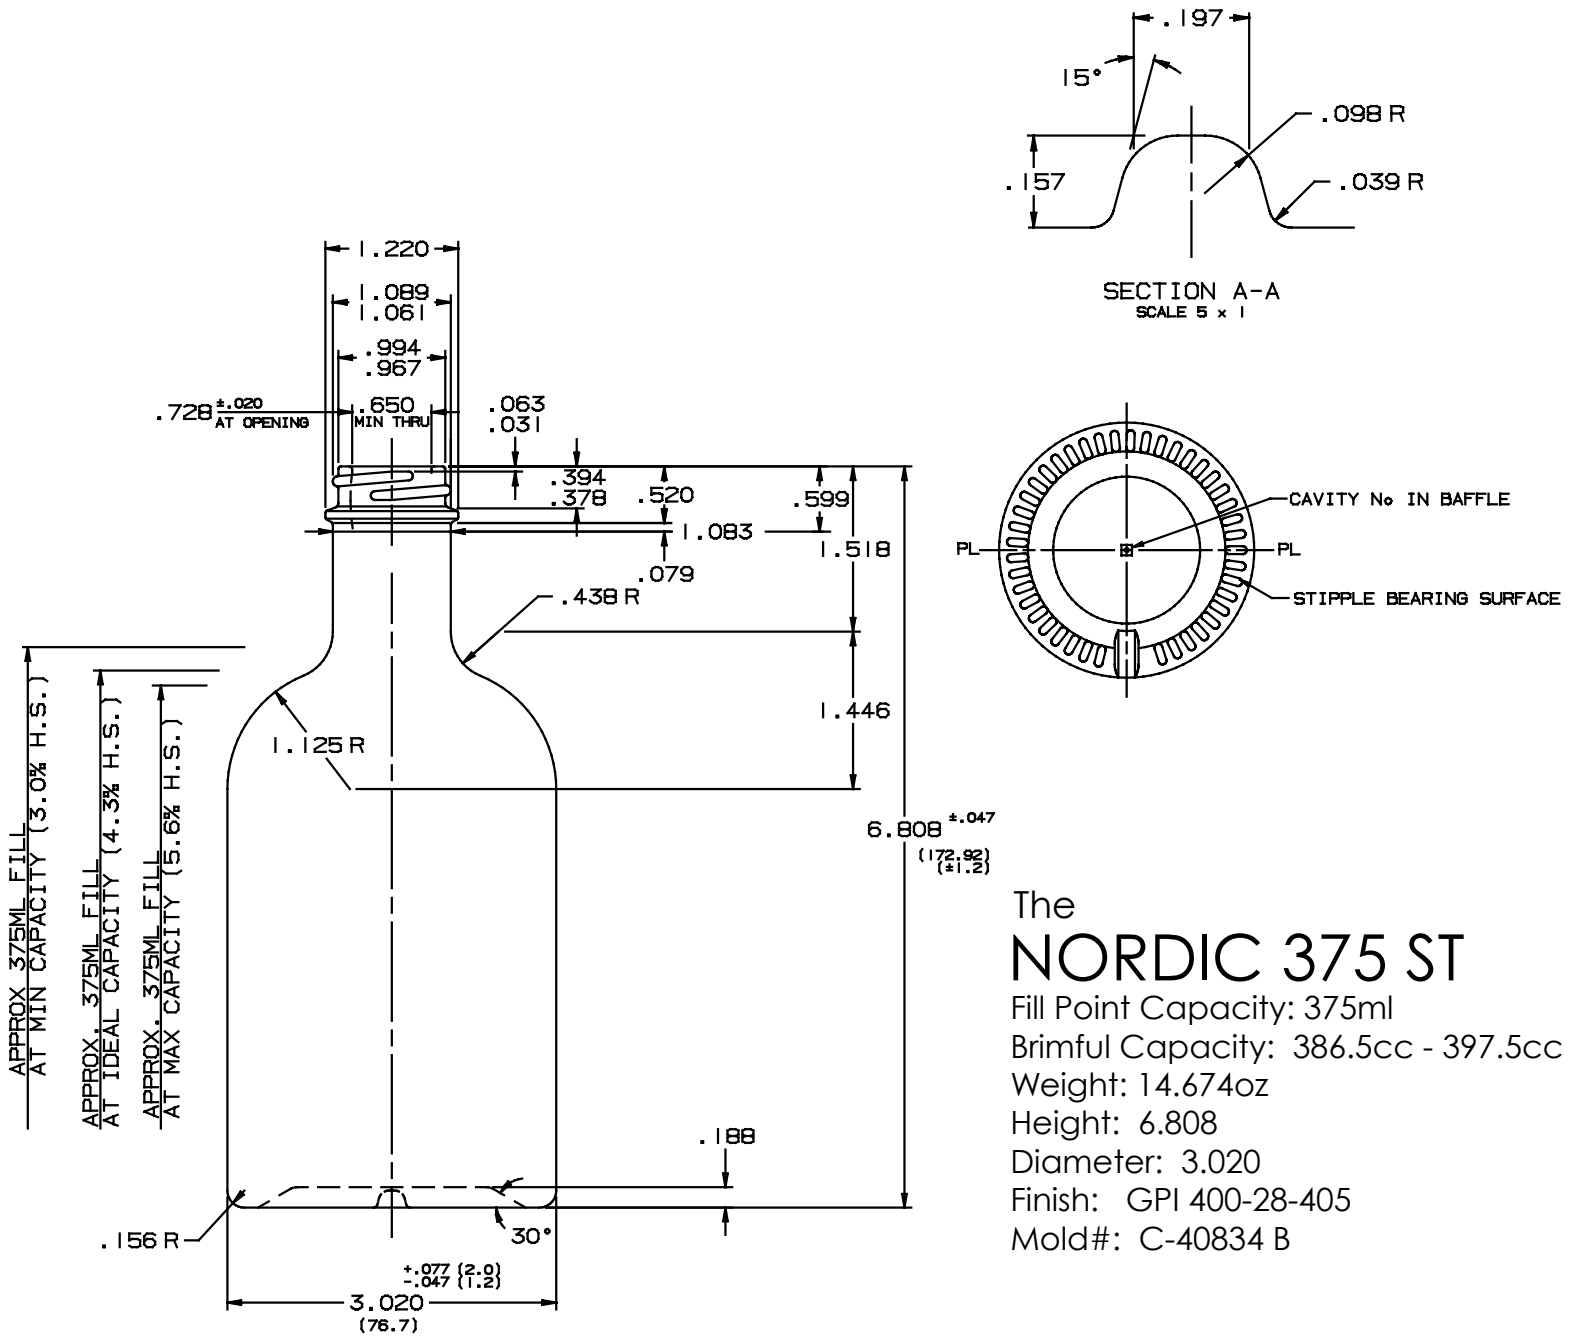

The
NORDIC 375
Fill Point Capacity: 375ml
Brimful Capacity: 390cc - 401cc
Weight: 14.583oz
Height: 8.863
Diameter: 3.020
Finish: BT
Mold#: C-40833 B

Type:
SPIRIT

VERSION 1	April 24, 2012

Type:
SPIRIT

VERSION 1	April 24, 2012

SECTION A-A
SCALE 5 x 1

The
NORDIC
 Fill Point Capacity: 750ml
 Brimful Capacity: 782.6cc +/- 7.4cc
 Weight: 24.798oz
 Height: 8.650
 Diameter: 3.651
 Finish: BT 21.5mm
 Mold#: C-40823 C

Type:
SPIRIT

VERSION 1	April 24, 2012

The
NORDIC ST
 Fill Point Capacity: 750ml
 Brimful Capacity: 785.00cc +/- 7.4cc
 Weight: 24.802oz
 Height: 8.863
 Diameter: 3.651
 Finish: GPI 400-33mm - 405
 Mold#: C-40824-B

Type:
SPIRIT

VERSION 1	April 24, 2012