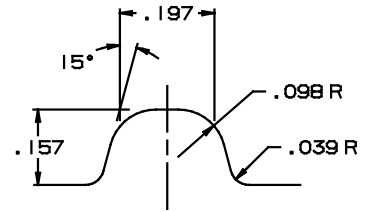

The
NORDIC 375
Fill Point Capacity: 375ml
Brimful Capacity: 390cc - 401cc
Weight: 14.583oz
Height: 8.863
Diameter: 3.020
Finish: BT
Mold#: C-40833 B

Type:
SPIRIT

VERSION 1	April 24, 2012

Type:
SPIRIT

VERSION 1	April 24, 2012

SECTION A-A
SCALE 5 x 1

The
NORDIC
 Fill Point Capacity: 750ml
 Brimful Capacity: 782.6cc +/- 7.4cc
 Weight: 24.798oz
 Height: 8.650
 Diameter: 3.651
 Finish: BT 21.5mm
 Mold#: C-40823 C

Type:
SPIRIT

VERSION 1	April 24, 2012

The
NORDIC ST
 Fill Point Capacity: 750ml
 Brimful Capacity: 785.00cc +/- 7.4cc
 Weight: 24.802oz
 Height: 8.863
 Diameter: 3.651
 Finish: GPI 400-33mm - 405
 Mold#: C-40824-B

Type:
SPIRIT

VERSION 1	April 24, 2012