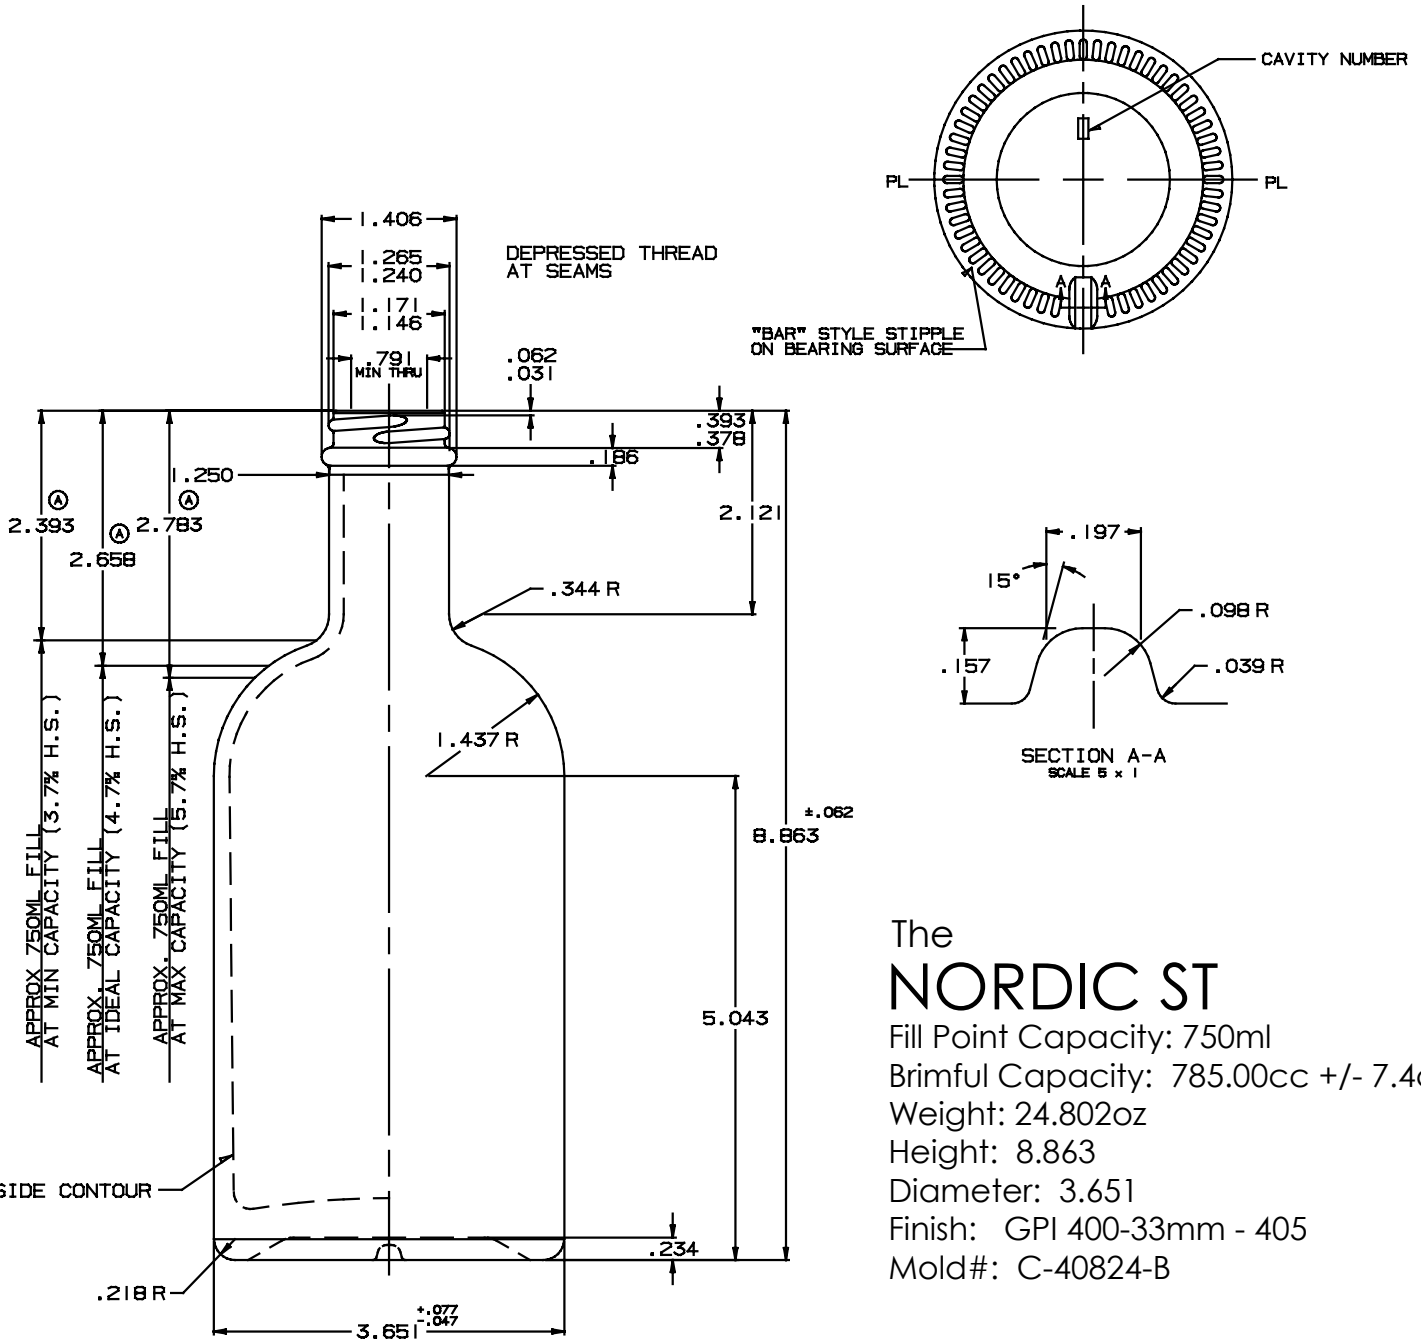

The
NORDIC 375
Fill Point Capacity: 375ml
Brimful Capacity: 390cc - 401cc
Weight: 14.583oz
Height: 8.863
Diameter: 3.020
Finish: BT
Mold#: C-40833 B

Type:
SPIRIT

VERSION 1	April 24, 2012

Type:
SPIRIT

VERSION 1	April 24, 2012

SECTION A-A
SCALE 5 x 1

The
NORDIC
 Fill Point Capacity: 750ml
 Brimful Capacity: 782.6cc +/- 7.4cc
 Weight: 24.798oz
 Height: 8.650
 Diameter: 3.651
 Finish: BT 21.5mm
 Mold#: C-40823 C

Type:
SPIRIT

VERSION 1	April 24, 2012

The
NORDIC ST
 Fill Point Capacity: 750ml
 Brimful Capacity: 785.00cc +/- 7.4cc
 Weight: 24.802oz
 Height: 8.863
 Diameter: 3.651
 Finish: GPI 400-33mm - 405
 Mold#: C-40824-B

Type:
SPIRIT

VERSION 1	April 24, 2012