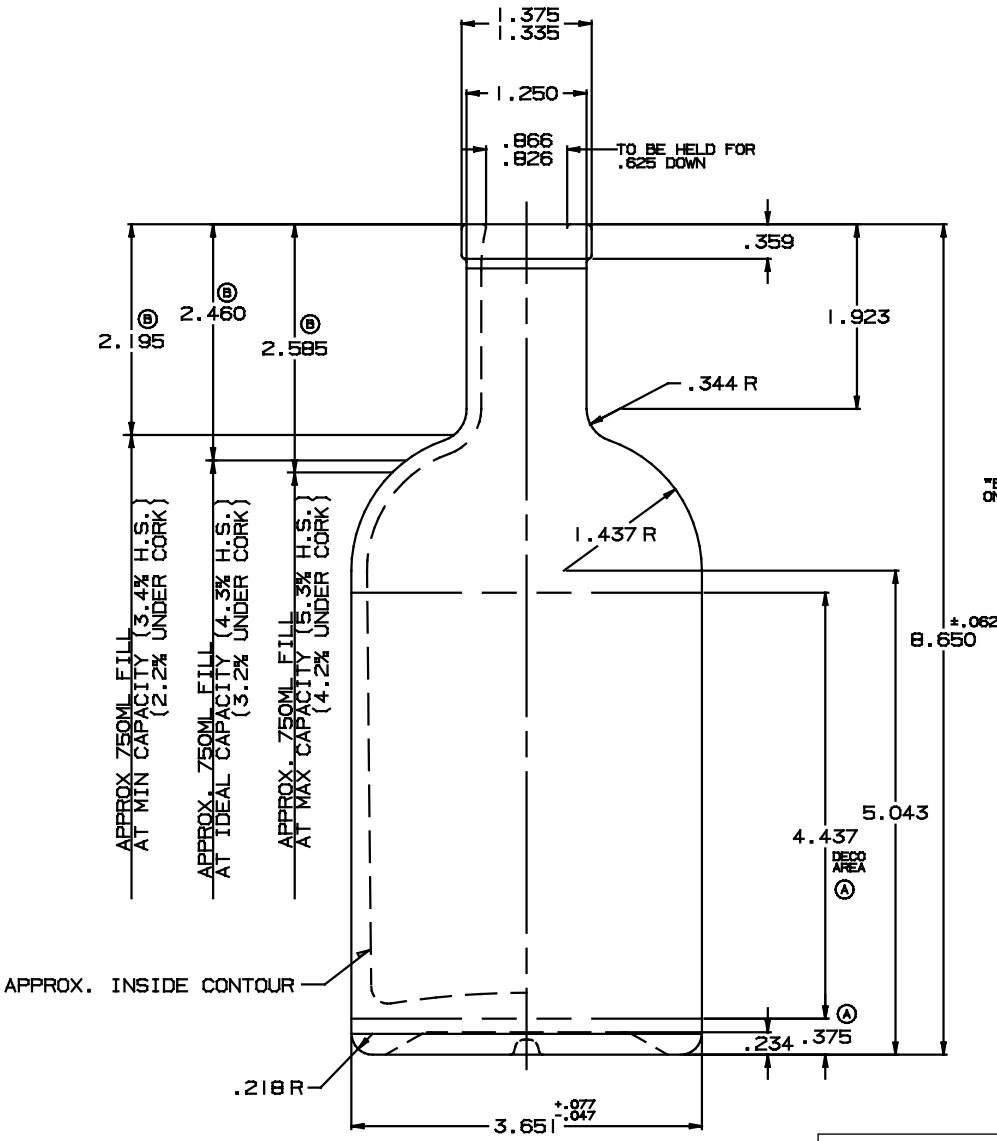

The
NORDIC 375
Fill Point Capacity: 375ml
Brimful Capacity: 390cc - 401cc
Weight: 14.583oz
Height: 8.863
Diameter: 3.020
Finish: BT
Mold#: C-40833 B

Type:
SPIRIT

VERSION 1	April 24, 2012

Type:
SPIRIT

VERSION 1	April 24, 2012

SECTION A-A
SCALE 5 x 1

The
NORDIC
 Fill Point Capacity: 750ml
 Brimful Capacity: 782.6cc +/- 7.4cc
 Weight: 24.798oz
 Height: 8.650
 Diameter: 3.651
 Finish: BT 21.5mm
 Mold#: C-40823 C

Type:
SPIRIT

VERSION 1	April 24, 2012

The
NORDIC ST
 Fill Point Capacity: 750ml
 Brimful Capacity: 785.00cc +/- 7.4cc
 Weight: 24.802oz
 Height: 8.863
 Diameter: 3.651
 Finish: GPI 400-33mm - 405
 Mold#: C-40824-B

Type:
SPIRIT

VERSION 1	April 24, 2012