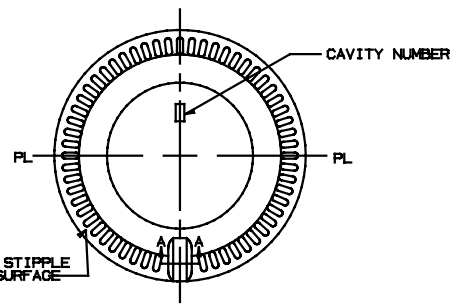

The
NORDIC 375
Fill Point Capacity: 375ml
Brimful Capacity: 390cc - 401cc
Weight: 14.583oz
Height: 8.863
Diameter: 3.020
Finish: BT
Mold#: C-40833 B

Type:
SPIRIT

VERSION 1	April 24, 2012

Type:
SPIRIT

VERSION 1	April 24, 2012

SECTION A-A
SCALE 5 x 1

The
NORDIC
 Fill Point Capacity: 750ml
 Brimful Capacity: 782.6cc +/- 7.4cc
 Weight: 24.798oz
 Height: 8.650
 Diameter: 3.651
 Finish: BT 21.5mm
 Mold#: C-40823 C

Type:
SPIRIT

VERSION 1	April 24, 2012

The
NORDIC ST
 Fill Point Capacity: 750ml
 Brimful Capacity: 785.00cc +/- 7.4cc
 Weight: 24.802oz
 Height: 8.863
 Diameter: 3.651
 Finish: GPI 400-33mm - 405
 Mold#: C-40824-B

Type:
SPIRIT

VERSION 1	April 24, 2012