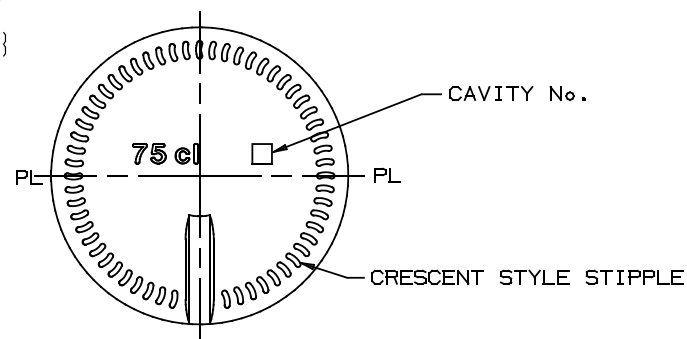

LUG DETAIL

Ⓐ ±.079
13.057
(331.65)
(±2.01)

The
Los Angeles
Fill Point Capacity: 750ml ± 10ml
Brimful Capacity: 780ml ± 6ml
Weight: 18.69 oz.
Height: 331.7mm ± 2mm
Diameter: 73mm ± 1.4mm
Finish: 30/60
Mold#: L976RT

Type:
SPIRIT

VERSION 1	Sept 3, 2013

Type:
 SPIRIT

The
1L Los Angeles
 Fill Point Capacity: 1000ml
 Brimful Capacity: 1032ml +/- 10ml
 Weight: 21.338goz
 Height: 355.96mm +/- 2.01mm
 Diameter: 79.39mm +/- 1.57mm
 Finish: GPI
 Mold#: L991RT