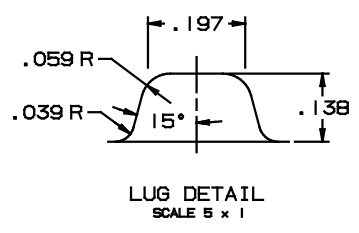

LUG DETAIL

Ⓐ ±.079
13.057
(331.65)
(±2.01)

The
Los Angeles
Fill Point Capacity: 750ml ± 10ml
Brimful Capacity: 780ml ± 6ml
Weight: 18.69 oz.
Height: 331.7mm ± 2mm
Diameter: 73mm ± 1.4mm
Finish: 30/60
Mold#: L976RT

Type:
SPIRIT

VERSION 1	Sept 3, 2013

Type:
 SPIRIT

The
1L Los Angeles
 Fill Point Capacity: 1000ml
 Brimful Capacity: 1032ml +/- 10ml
 Weight: 21.338goz
 Height: 355.96mm +/- 2.01mm
 Diameter: 79.39mm +/- 1.57mm
 Finish: GPI
 Mold#: L991RT