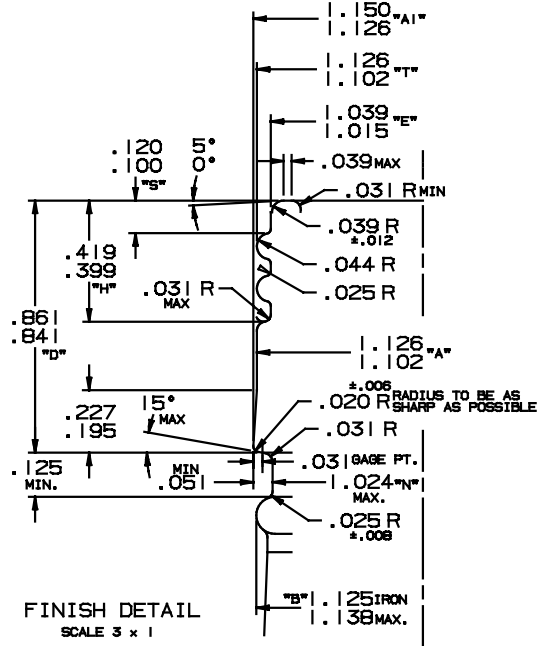

LUG DETAIL

Ⓐ ±.079
13.057
(331.65)
(±2.01)

The
Los Angeles
Fill Point Capacity: 750ml ± 10ml
Brimful Capacity: 780ml ± 6ml
Weight: 18.69 oz.
Height: 331.7mm ± 2mm
Diameter: 73mm ± 1.4mm
Finish: 30/60
Mold#: L976RT

Type:
SPIRIT

VERSION 1	Sept 3, 2013

Type:
 SPIRIT

The
1L Los Angeles
 Fill Point Capacity: 1000ml
 Brimful Capacity: 1032ml +/- 10ml
 Weight: 21.338goz
 Height: 355.96mm +/- 2.01mm
 Diameter: 79.39mm +/- 1.57mm
 Finish: GPI
 Mold#: L991RT