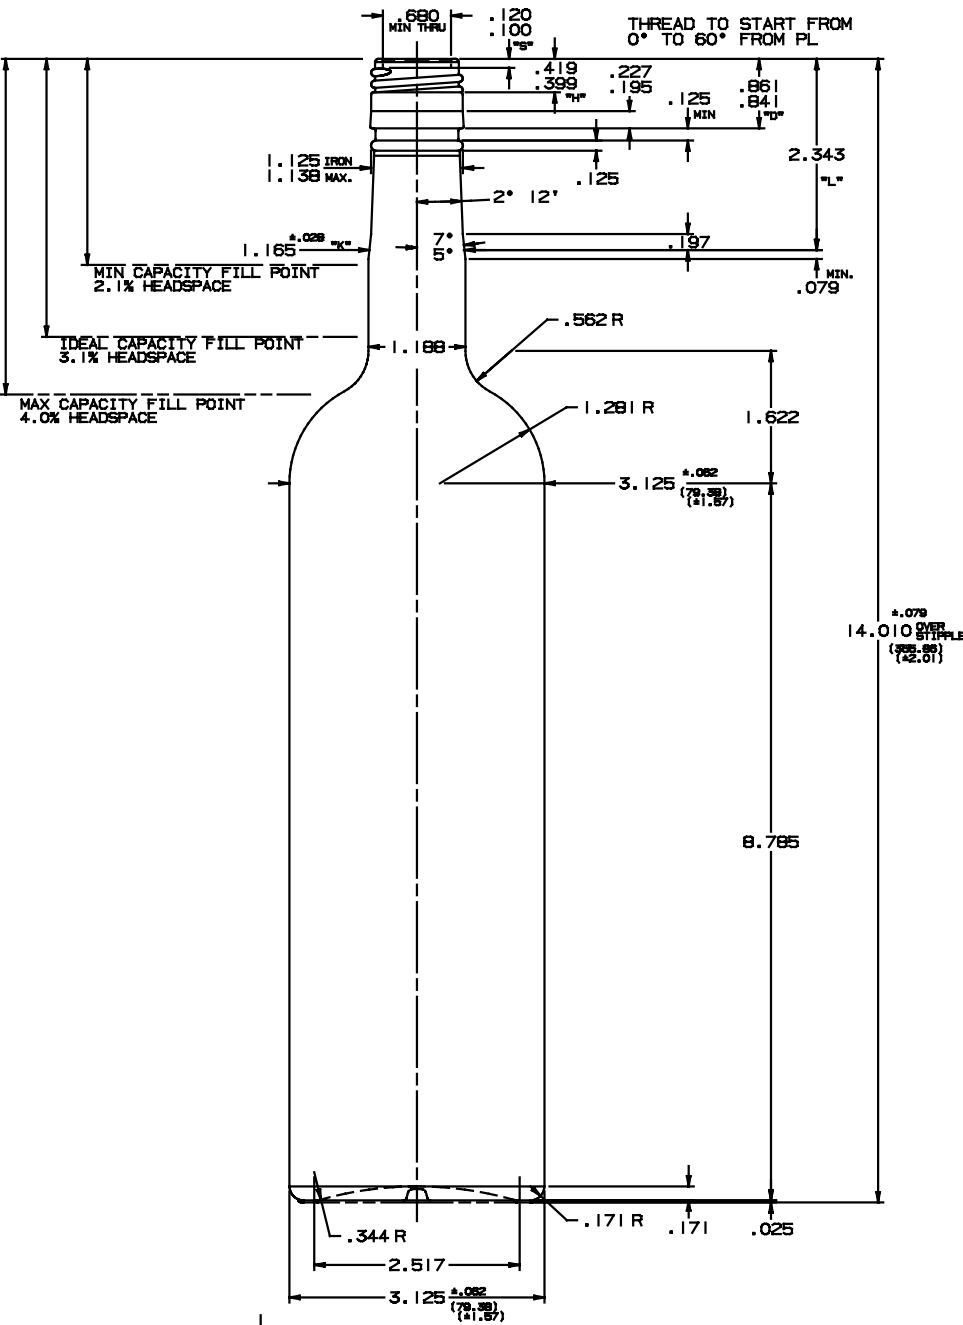

LUG DETAIL

Ⓐ ±.079
13.057
(331.65)
(±2.01)

The
Los Angeles
Fill Point Capacity: 750ml ± 10ml
Brimful Capacity: 780ml ± 6ml
Weight: 18.69 oz.
Height: 331.7mm ± 2mm
Diameter: 73mm ± 1.4mm
Finish: 30/60
Mold#: L976RT

Type:
SPIRIT

VERSION 1	Sept 3, 2013

Type:
 SPIRIT

The
1L Los Angeles
 Fill Point Capacity: 1000ml
 Brimful Capacity: 1032ml +/- 10ml
 Weight: 21.338goz
 Height: 355.96mm +/- 2.01mm
 Diameter: 79.39mm +/- 1.57mm
 Finish: GPI
 Mold#: L991RT