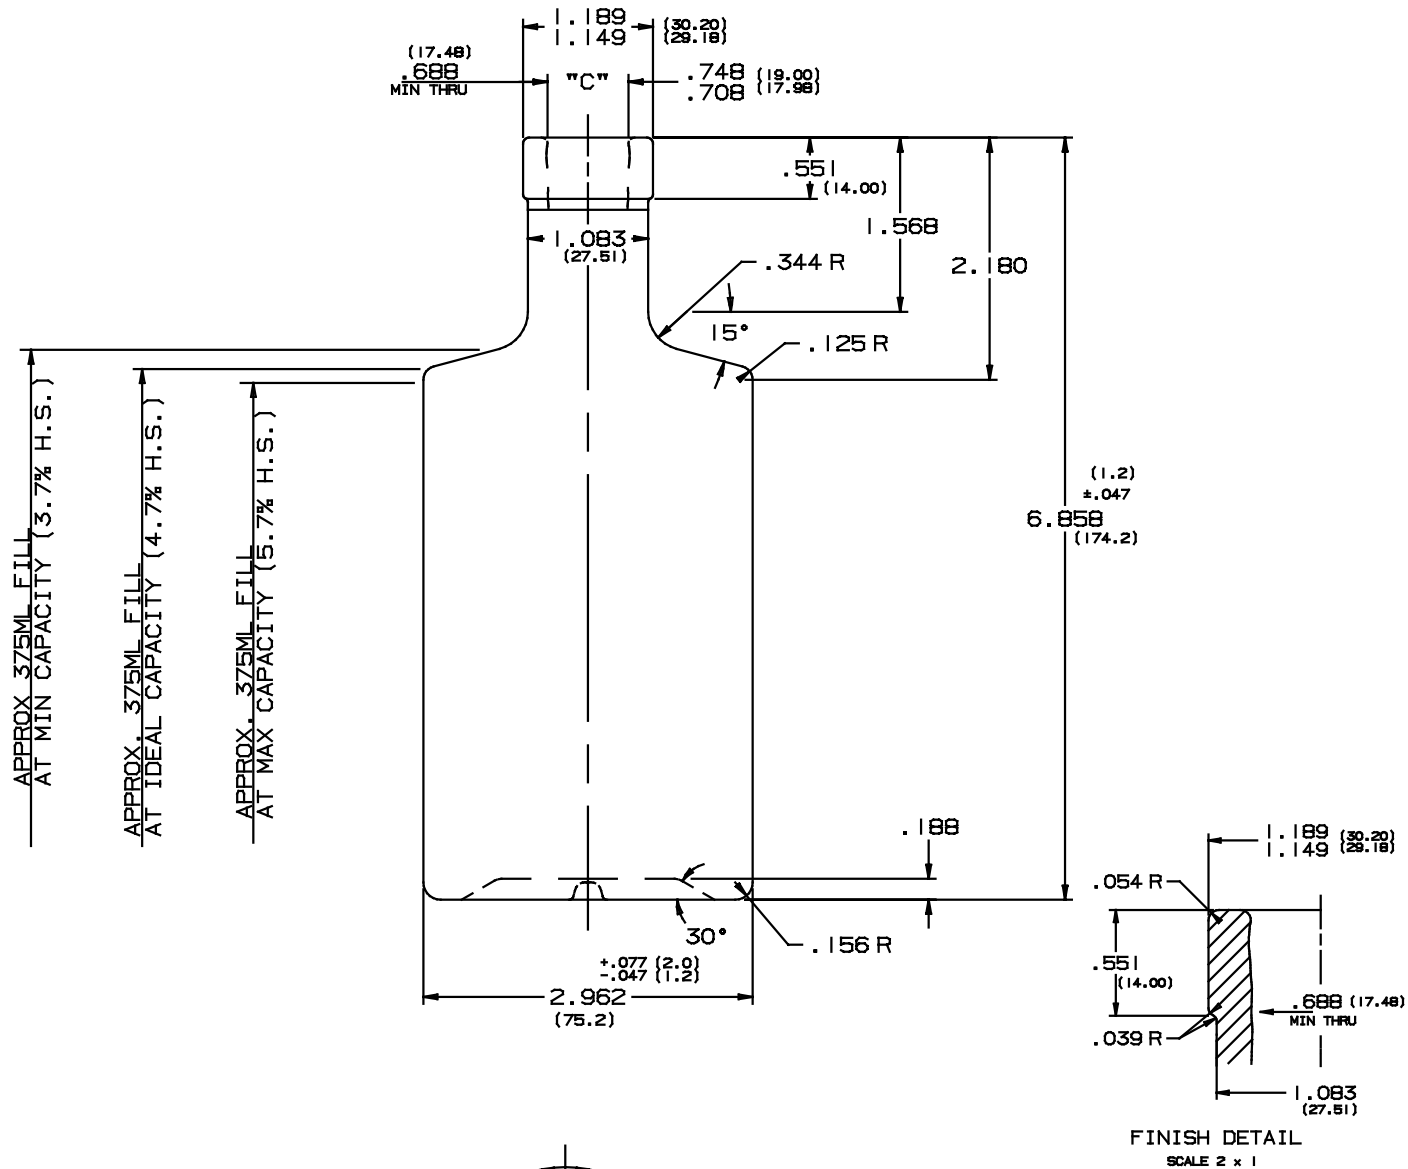

The
JERSEY

Fill Point Capacity: 750ml ±10ml
 Brimful Capacity: 782.6ml ± 7ml
 Weight: 700g
 Height: 219mm ± 1.6mm
 Diameter: 91mm ± 2mm
 Finish: CK
 Mold#: L965FT

Type:
SPIRIT

VERSION 1	June 25,2013

The 375ml Jersey

Fill Point Capacity: 375ml
 Brimful Capacity: 390ml - 401ml
 Weight: 15.519oz
 Height: 222mm ± 1.5mm
 Diameter: 92mm ± 2mm
 Finish: CK
 Mold#: L- 982FT

Type:
SPIRIT

VERSION 1	Dec 18, 2014