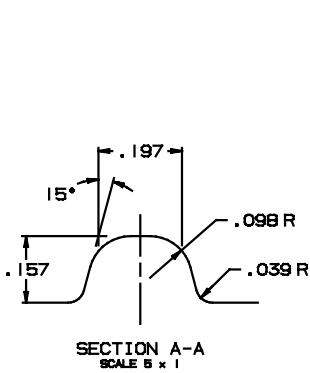

The
JERSEY

Fill Point Capacity: 750ml ±10ml
 Brimful Capacity: 782.6ml ± 7ml
 Weight: 700g
 Height: 219mm ± 1.6mm
 Diameter: 91mm ± 2mm
 Finish: CK
 Mold#: L965FT

Type:
SPIRIT

VERSION 1	June 25,2013

The 375ml Jersey

Fill Point Capacity: 375ml
 Brimful Capacity: 390ml - 401ml
 Weight: 15.519oz
 Height: 222mm ± 1.5mm
 Diameter: 92mm ± 2mm
 Finish: CK
 Mold#: L- 982FT

Type:
SPIRIT

VERSION 1	Dec 18, 2014