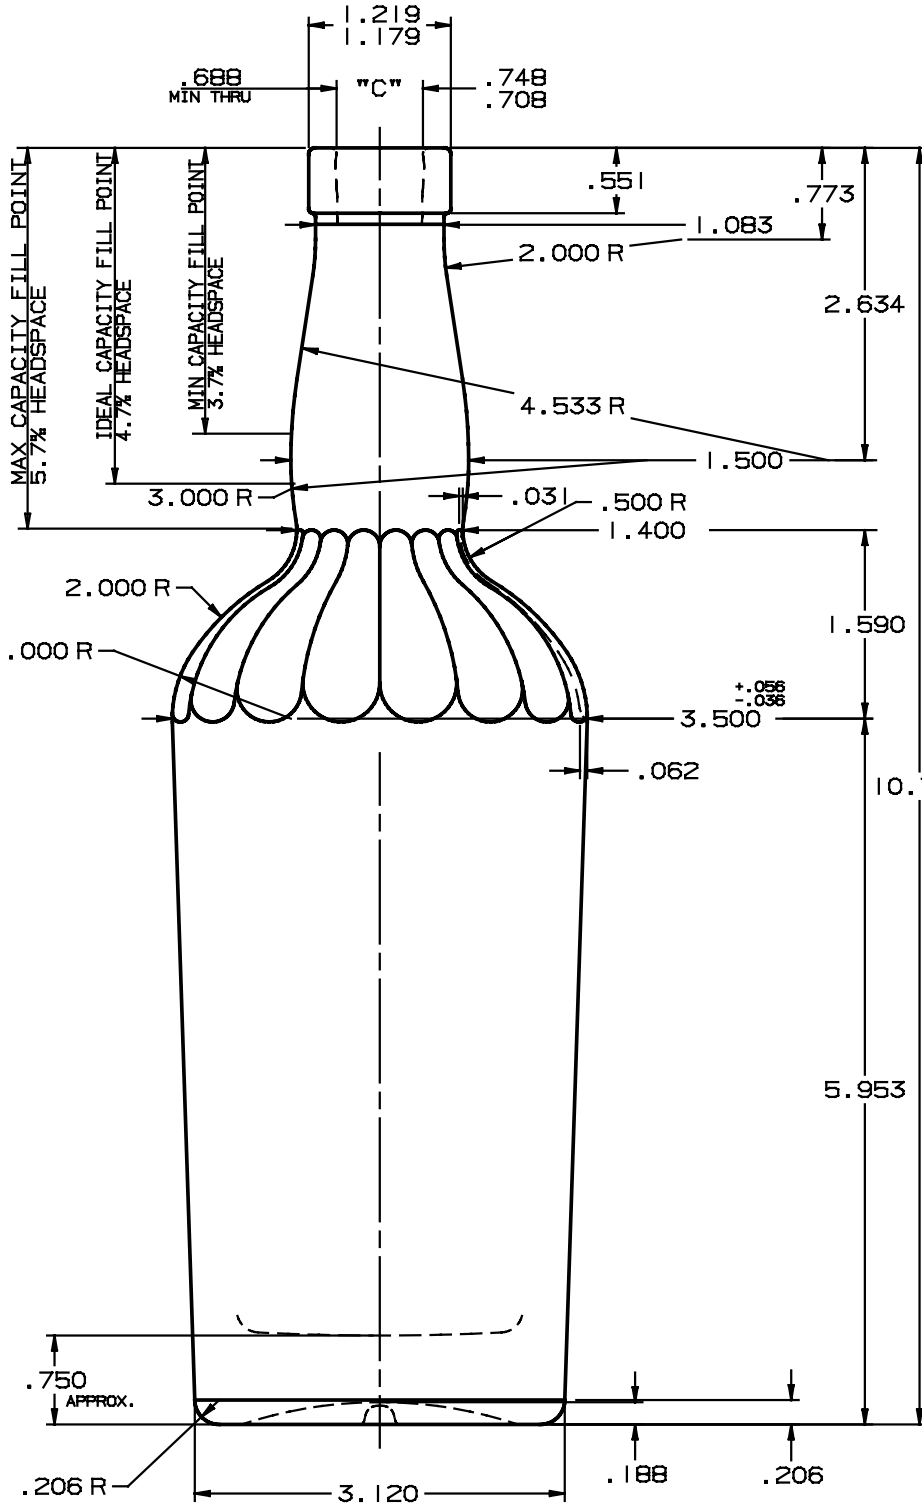

The  
**JIMMY LEE 375ml**

Fill Point Capacity: 375ml  
 Brimful Capacity: 390-401cc  
 Weight: 15.169oz  
 Height: 8.727  
 Diameter: 2.836  
 Finish: 18.5mm BT  
 Mold#: C-41009A

Type:  
SPIRIT

VERSION 1	Feb 24, 2012

The  
**JIMMY LEE ST**  
Fill Point Capacity: 375ml  
Brimful Capacity: 386.5cc - 397.5cc  
Weight: 14.767oz  
Height: 8.700  
Diameter: 2.836  
Finish: GPI 400-28mm - 405  
Mold#: C-41010

Type:  
SPIRIT

VERSION 1	April 24, 2012

The  
**JIMMY LEE**  
Fill Point Capacity: 750ml  
Brimful Capacity: 785.0cc  
Weight: 23.109oz  
Height: 10.766  
Diameter: 3.50  
Finish: 18.5mm BT  
Mold#: C-40993

Type:  
SPIRIT