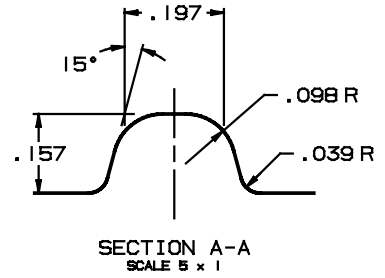

The  
**JIMMY LEE 375ml**

Fill Point Capacity: 375ml  
 Brimful Capacity: 390-401cc  
 Weight: 15.169oz  
 Height: 8.727  
 Diameter: 2.836  
 Finish: 18.5mm BT  
 Mold#: C-41009A

Type:  
SPIRIT

VERSION 1	Feb 24, 2012

The  
**JIMMY LEE ST**  
Fill Point Capacity: 375ml  
Brimful Capacity: 386.5cc - 397.5cc  
Weight: 14.767oz  
Height: 8.700  
Diameter: 2.836  
Finish: GPI 400-28mm - 405  
Mold#: C-41010

Type:  
SPIRIT

VERSION 1	April 24, 2012

The  
**JIMMY LEE**  
Fill Point Capacity: 750ml  
Brimful Capacity: 785.0cc  
Weight: 23.109oz  
Height: 10.766  
Diameter: 3.50  
Finish: 18.5mm BT  
Mold#: C-40993

Type:  
SPIRIT