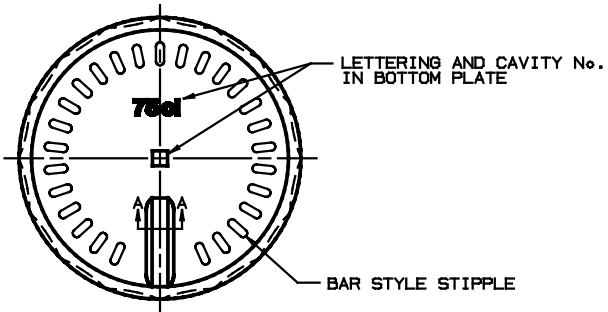

The  
**JIMMY LEE 375ml**

Fill Point Capacity: 375ml  
 Brimful Capacity: 390-401cc  
 Weight: 15.169oz  
 Height: 8.727  
 Diameter: 2.836  
 Finish: 18.5mm BT  
 Mold#: C-41009A

Type:  
SPIRIT

VERSION 1	Feb 24, 2012

The  
**JIMMY LEE ST**  
Fill Point Capacity: 375ml  
Brimful Capacity: 386.5cc - 397.5cc  
Weight: 14.767oz  
Height: 8.700  
Diameter: 2.836  
Finish: GPI 400-28mm - 405  
Mold#: C-41010

Type:  
SPIRIT

VERSION 1	April 24, 2012

The  
**JIMMY LEE**  
Fill Point Capacity: 750ml  
Brimful Capacity: 785.0cc  
Weight: 23.109oz  
Height: 10.766  
Diameter: 3.50  
Finish: 18.5mm BT  
Mold#: C-40993

Type:  
SPIRIT