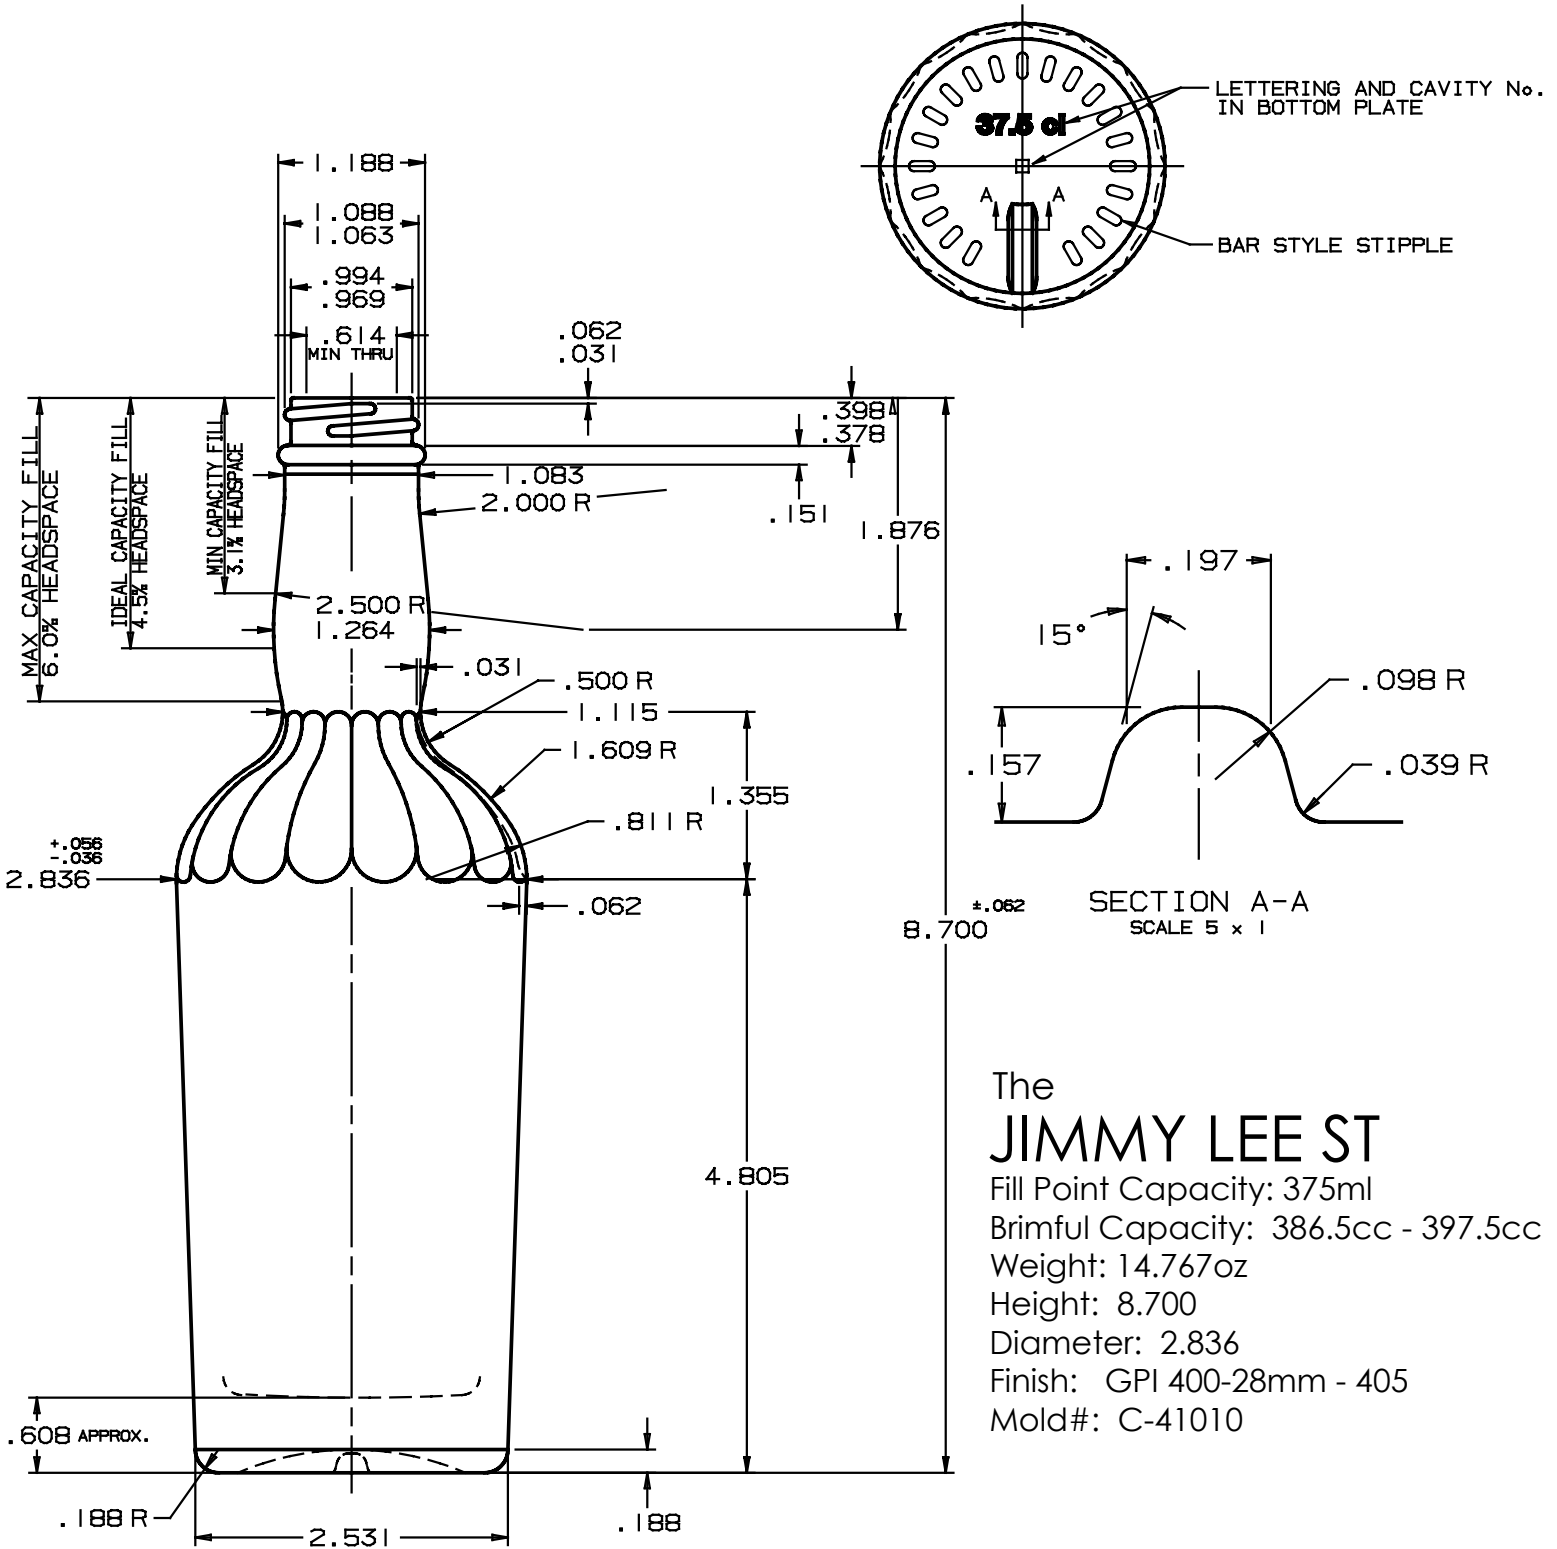

The  
**JIMMY LEE 375ml**

Fill Point Capacity: 375ml  
 Brimful Capacity: 390-401cc  
 Weight: 15.169oz  
 Height: 8.727  
 Diameter: 2.836  
 Finish: 18.5mm BT  
 Mold#: C-41009A

Type:  
SPIRIT

VERSION 1	Feb 24, 2012

The  
**JIMMY LEE ST**  
Fill Point Capacity: 375ml  
Brimful Capacity: 386.5cc - 397.5cc  
Weight: 14.767oz  
Height: 8.700  
Diameter: 2.836  
Finish: GPI 400-28mm - 405  
Mold#: C-41010

Type:  
SPIRIT

VERSION 1	April 24, 2012

The  
**JIMMY LEE**  
Fill Point Capacity: 750ml  
Brimful Capacity: 785.0cc  
Weight: 23.109oz  
Height: 10.766  
Diameter: 3.50  
Finish: 18.5mm BT  
Mold#: C-40993

Type:  
SPIRIT