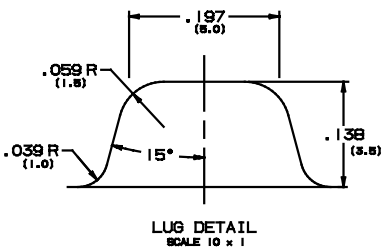

FINISH DETAIL  
SCALE 2 x 1

SECTION A-A  
SCALE 5 x 1

Type:  
SPIRIT

The  
**750ml California**  
Fill Point Capacity: 750ml  
Brimful Capacity: 785ml +/- 7.5ml  
Weight: 18.869oz  
Height: 329.5mm +/- 2.0mm  
Diameter: 72.4mm +/- 1.2mm  
Finish: BT  
Mold#: C-40949

VERSION 1	March 5, 2014

The  
**1L California**  
Fill Point Capacity: 1000ml  
Brimful Capacity: 1032ml +/- 10ml  
Weight: 20.724oz  
Height: 323.26mm +/- 1.9mm  
Diameter: 83.7mm +/- 1.5mm  
Finish: GPI 400-28mm-405  
Mold#: C-41321