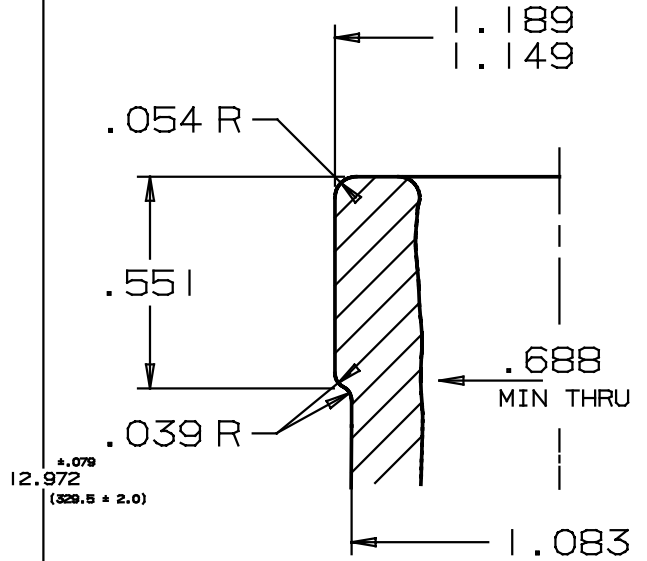

FINISH DETAIL  
SCALE 2 x 1

SECTION A-A  
SCALE 5 x 1

Type:  
SPIRIT

The  
**750ml California**  
Fill Point Capacity: 750ml  
Brimful Capacity: 785ml +/- 7.5ml  
Weight: 18.869oz  
Height: 329.5mm +/- 2.0mm  
Diameter: 72.4mm +/- 1.2mm  
Finish: BT  
Mold#: C-40949

VERSION 1	March 5, 2014

The  
**1L California**  
Fill Point Capacity: 1000ml  
Brimful Capacity: 1032ml +/- 10ml  
Weight: 20.724oz  
Height: 323.26mm +/- 1.9mm  
Diameter: 83.7mm +/- 1.5mm  
Finish: GPI 400-28mm-405  
Mold#: C-41321