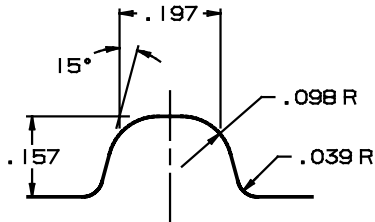

FINISH DETAIL  
SCALE 2 x 1

SECTION A-A  
SCALE 5 x 1

Type:  
SPIRIT

The  
**750ml California**  
Fill Point Capacity: 750ml  
Brimful Capacity: 785ml +/- 7.5ml  
Weight: 18.869oz  
Height: 329.5mm +/- 2.0mm  
Diameter: 72.4mm +/- 1.2mm  
Finish: BT  
Mold#: C-40949

VERSION 1	March 5, 2014

The  
**1L California**  
Fill Point Capacity: 1000ml  
Brimful Capacity: 1032ml +/- 10ml  
Weight: 20.724oz  
Height: 323.26mm +/- 1.9mm  
Diameter: 83.7mm +/- 1.5mm  
Finish: GPI 400-28mm-405  
Mold#: C-41321