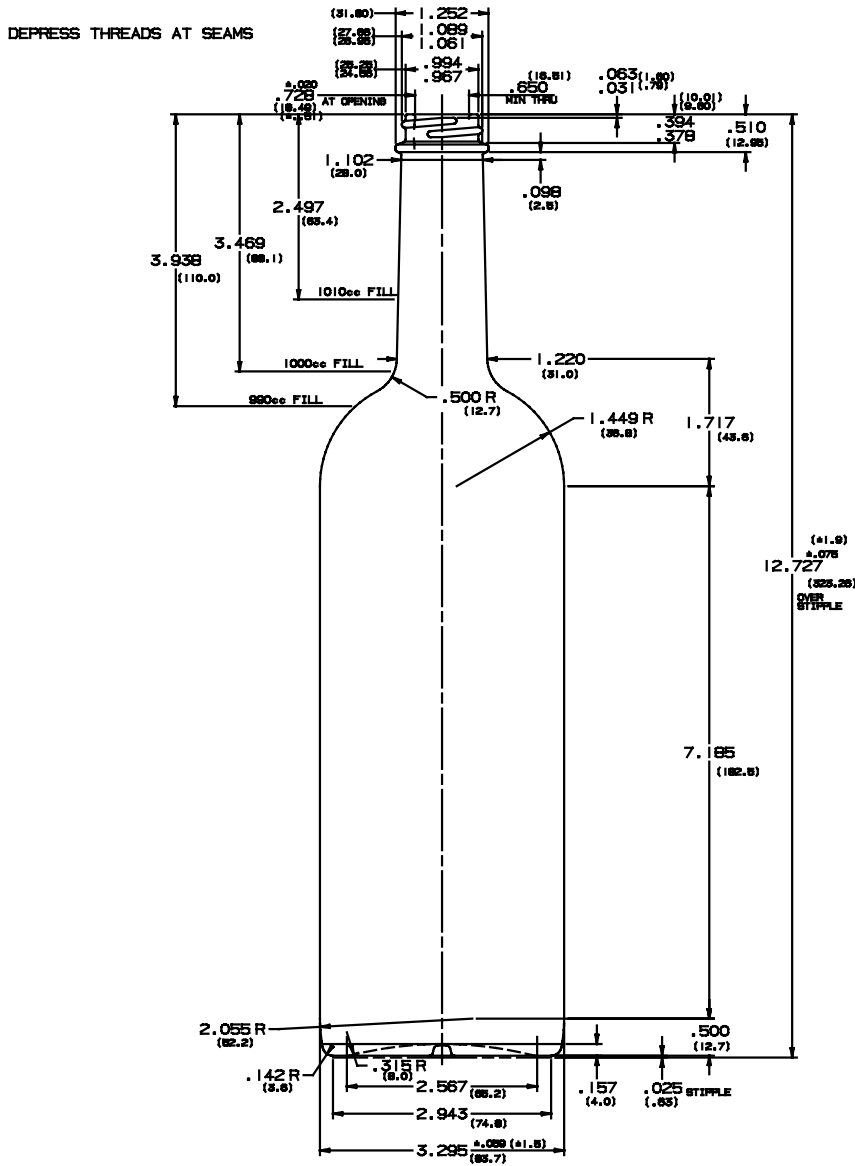

FINISH DETAIL  
SCALE 2 x 1

SECTION A-A  
SCALE 5 x 1

Type:  
SPIRIT

The  
**750ml California**  
Fill Point Capacity: 750ml  
Brimful Capacity: 785ml +/- 7.5ml  
Weight: 18.869oz  
Height: 329.5mm +/- 2.0mm  
Diameter: 72.4mm +/- 1.2mm  
Finish: BT  
Mold#: C-40949

VERSION 1	March 5, 2014

The  
**1L California**  
Fill Point Capacity: 1000ml  
Brimful Capacity: 1032ml +/- 10ml  
Weight: 20.724oz  
Height: 323.26mm +/- 1.9mm  
Diameter: 83.7mm +/- 1.5mm  
Finish: GPI 400-28mm-405  
Mold#: C-41321