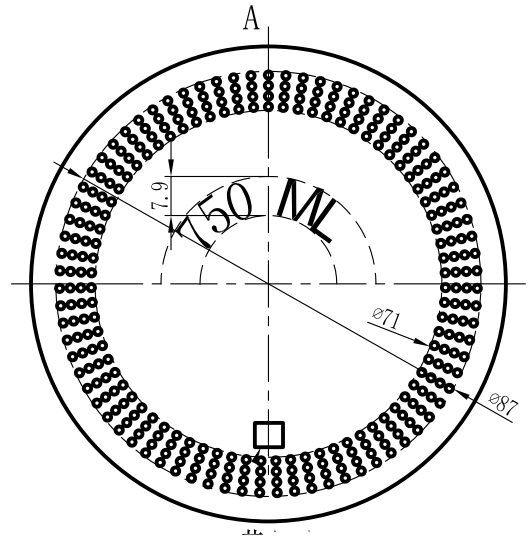

Type:
SPIRIT

The DENVER

Fill Point Capacity: 750ml
Brimful Capacity: 775+/-10ml
Weight: 845g+/- 20g
Height: 220.0+/-1.5
Diameter: 94+/-1.6
Finish: BT (VS)
Mold#: GCU-10

VERSION 2	Nov,19,2013
WEIGHT CHANGE	