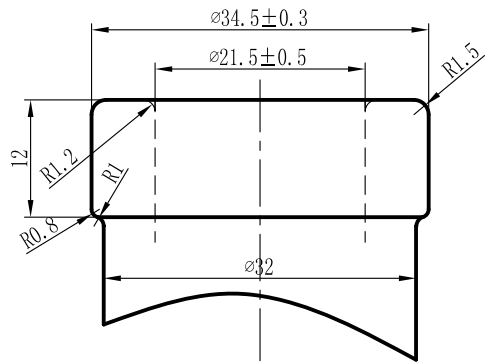

Type:
SPIRIT

The DENVER

Fill Point Capacity: 750ml
Brimful Capacity: 775+/-10ml
Weight: 845g+/- 20g
Height: 220.0+/-1.5
Diameter: 94+/-1.6
Finish: BT (VS)
Mold#: GCU-10

VERSION 2	Nov,19,2013
WEIGHT CHANGE	