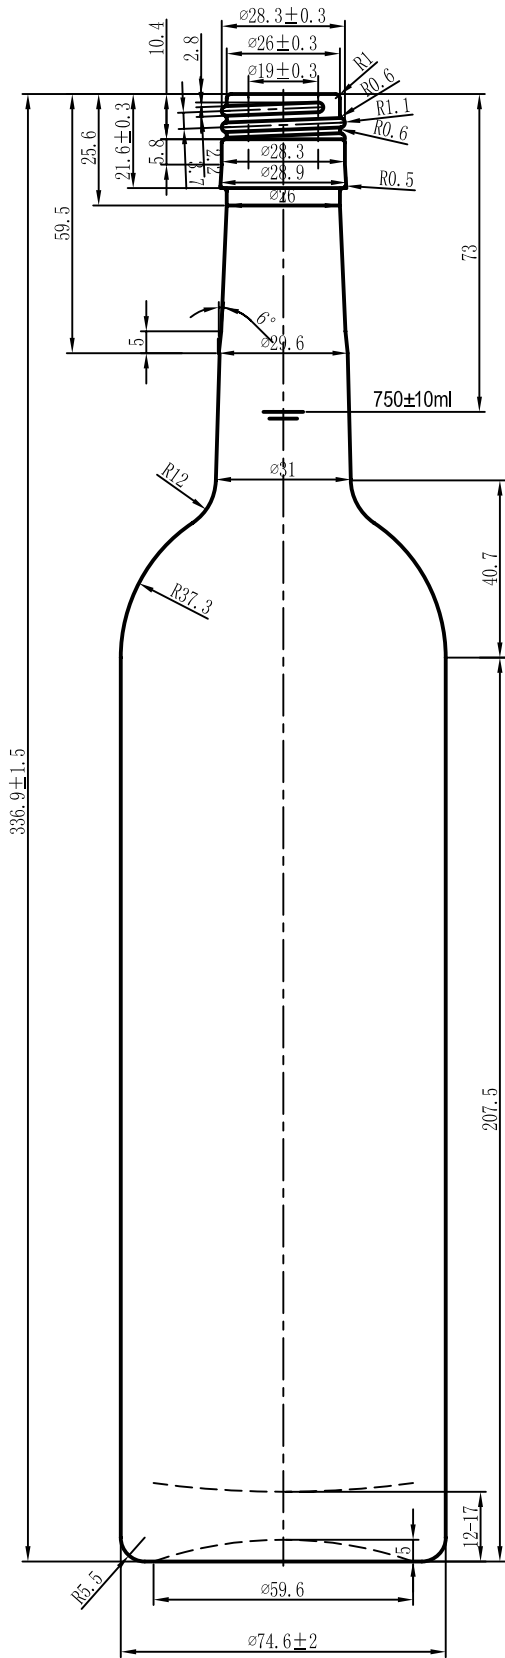

UNIVERSAL  
PACKAGING  
START TO FINISH PACKAGING

Type: ↑ A  
SPIRIT

The  
**DALLAS**  
Fill Point Capacity: 750ml  
Brimful Capacity: 775  
Weight: 720g ± 25g  
Height: 337mm  
Diameter: 74.6mm  
Finish: BVS GPI 1680-03 (30X60)  
Mold#: GCU-02A  
Date: October 5, 2011  
Version 1  
Changes: New bottle drawing