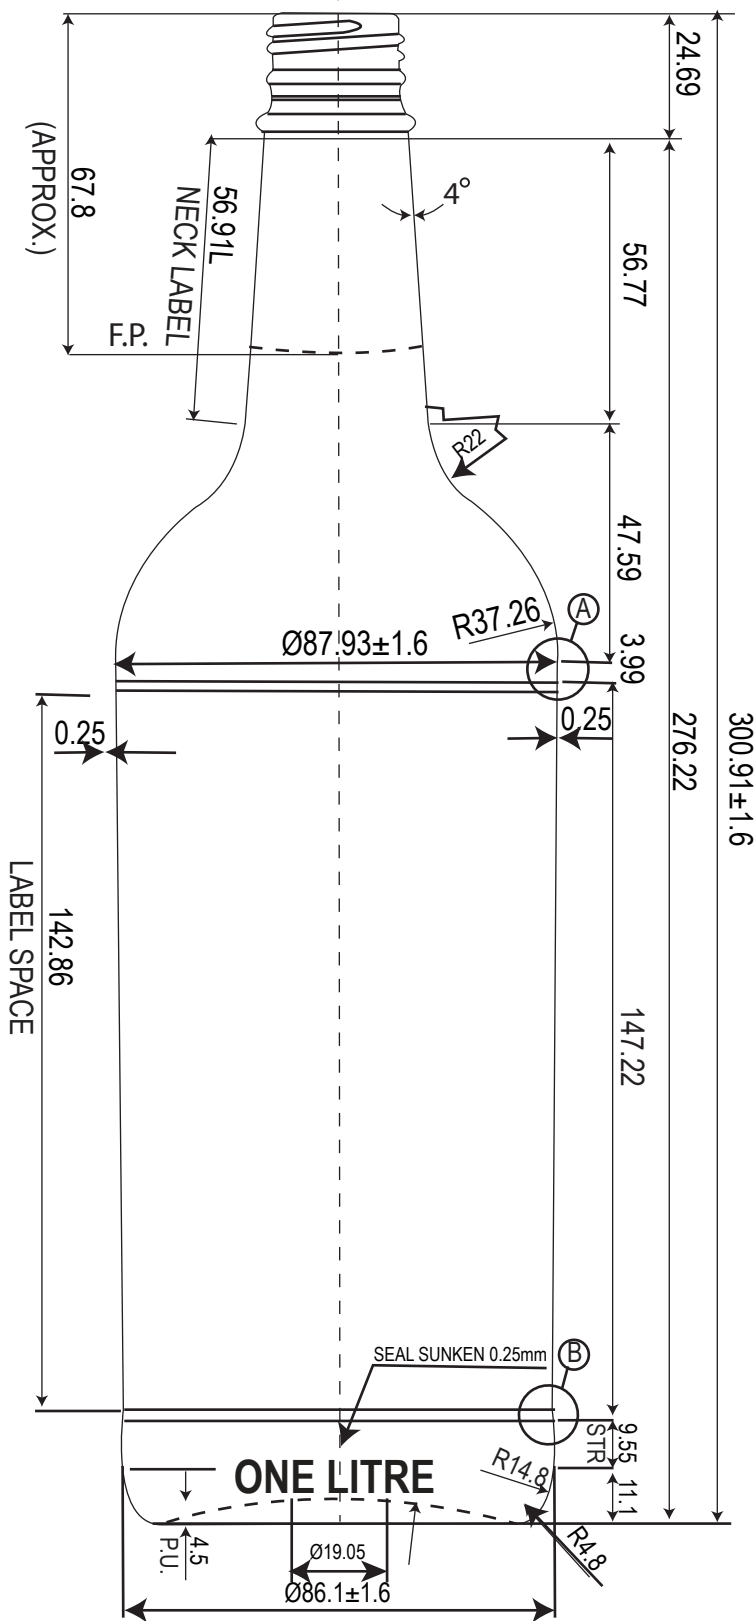

The NNPB LIQUOR

Fill Point Capacity: 750ml
 Brimful Capacity: 784.9ml
 Weight: 382.73g ±14.5
 Height: 283.77±1.6
 Diameter: 76.86±1.6
 Finish: GPI 28-350
 Mold#: M-3188-01

VERSION 1	May 6, 2013

Type:
SPIRIT

The 1L EMBOSSED MIXER

Fill Point Capacity: 1L

Brimful Capacity: 1029.27ml

Weight: 480g ± 18

Height: 300.91 ± 1.6

Diameter: 86.1 ± 1.6

Finish: GPI 28-350

Mould#: M-3144-01R3